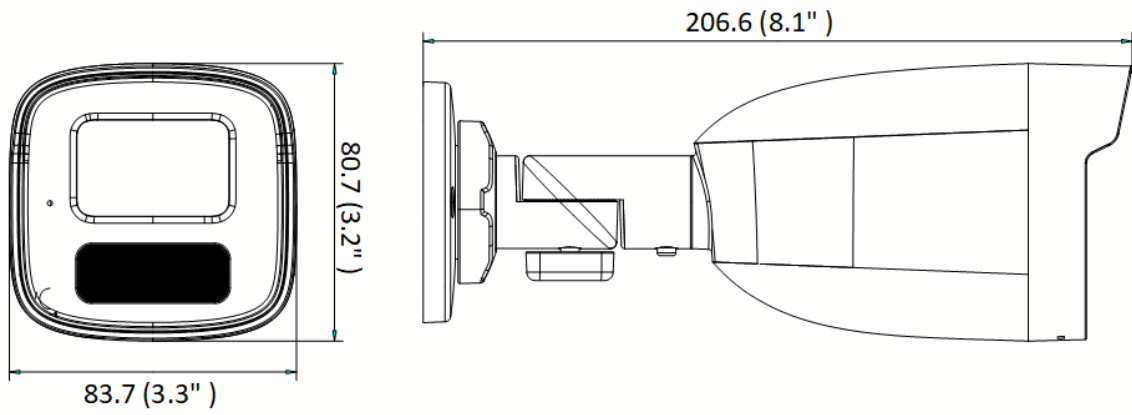

▪ **Available Model**

HWI-B480H (4/6 mm)

▪ **Dimension**

Unit: mm (inch)

▪ **Accessory**

▪ **Optional**

DS-1280ZJ-XS

Junction Box